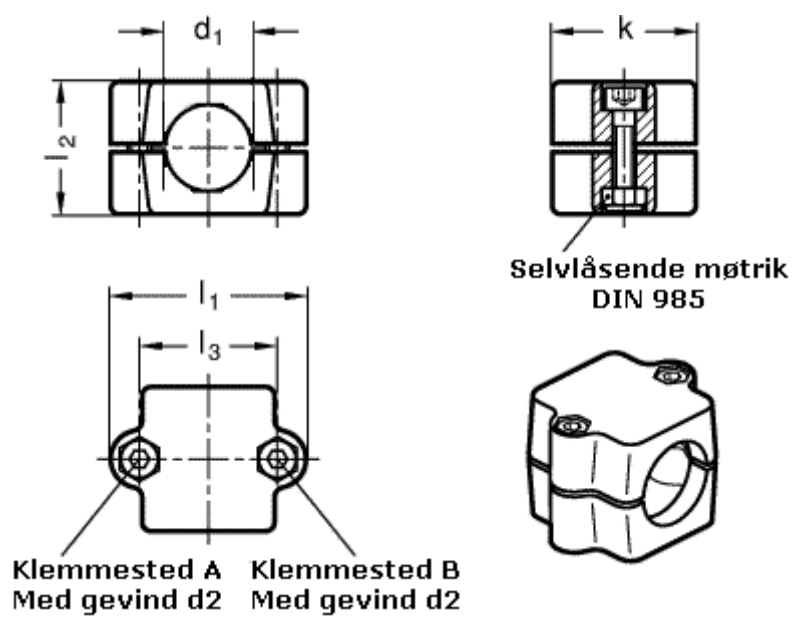

Article number: 20241B25312BL  
Description: E+G Tube connector  
GN 241-B25-31-BL

## Measures

d1 = 25  
d2 = M 8  
k = 50  
l1 = 68  
l2 = 46  
l3 = 48